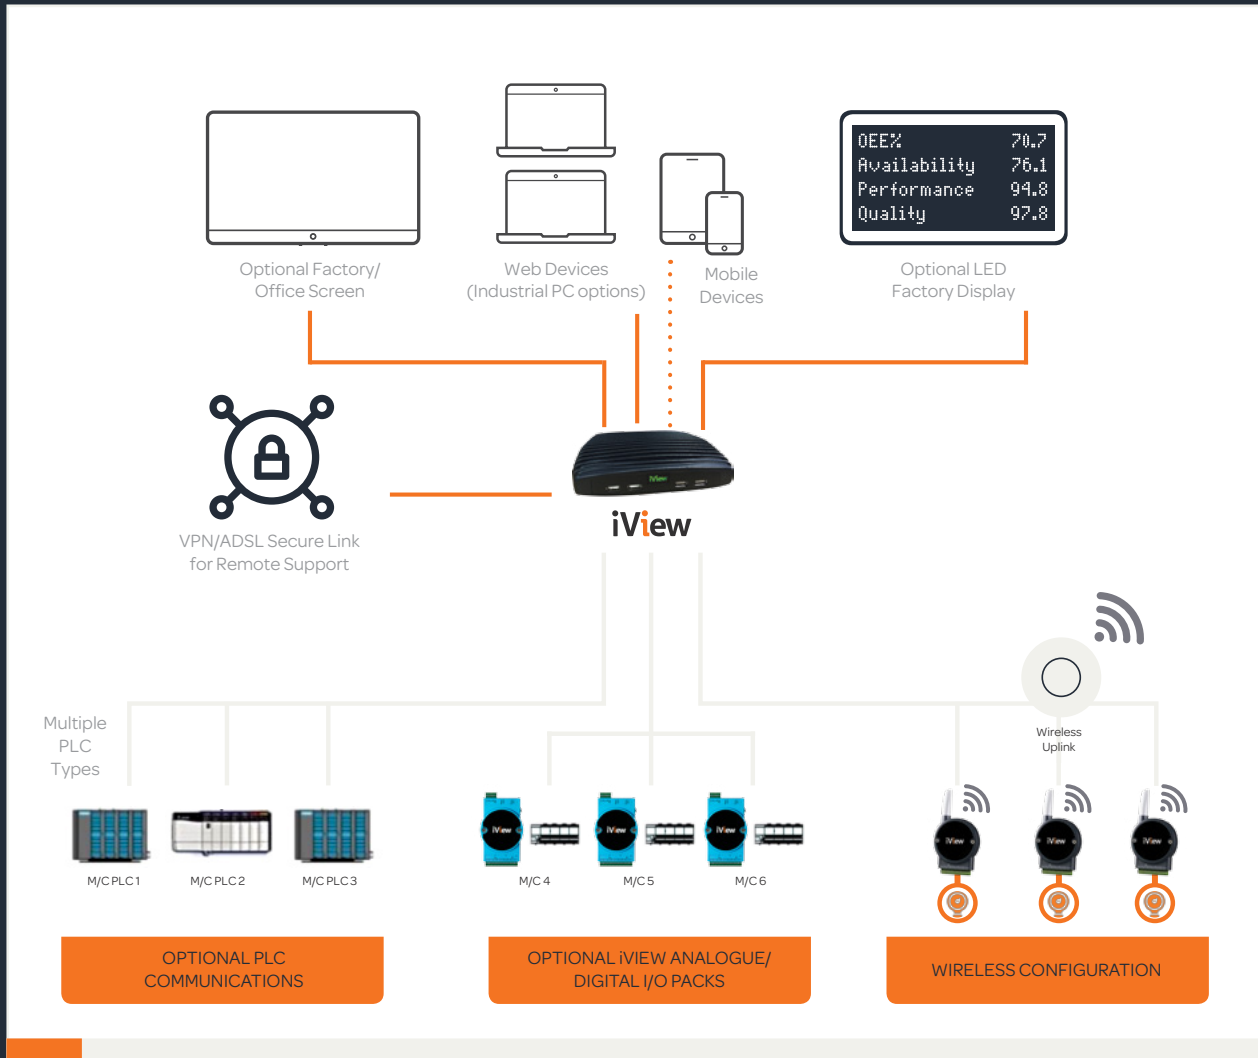

MachineView

SOLUTION
INFRASTRUCTURE

MachineView™ collects production data directly from single machines or machine groups providing all the visualisation necessary to drive effective decision making and help improve your OEE.