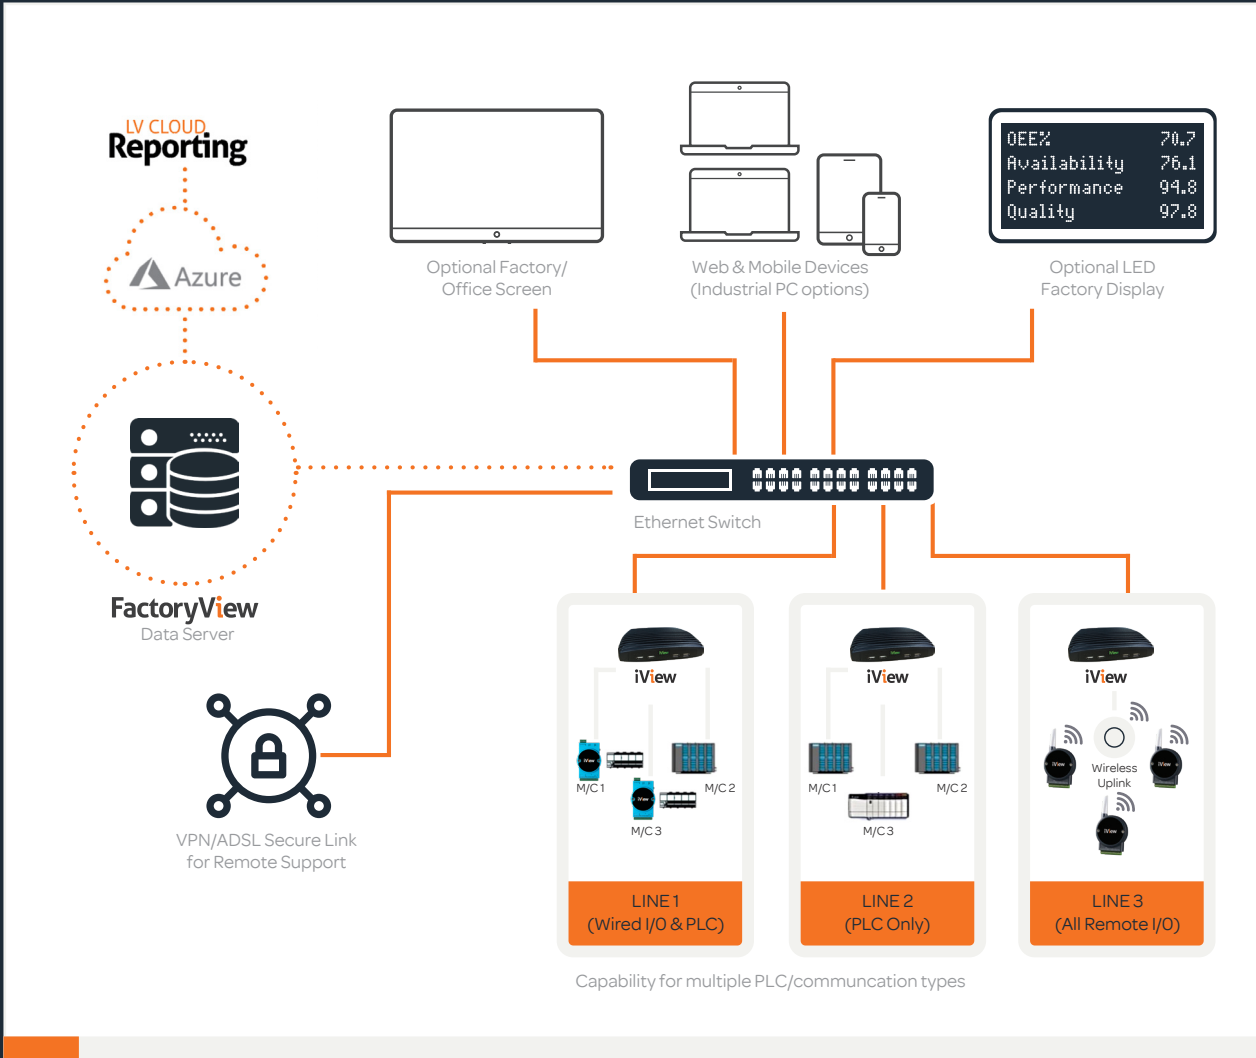

LineView

SOLUTION
INFRASTRUCTURE

LineView™ performs True Causal Loss and OEE analysis on each of your lines, constantly identifying the real opportunities for improvement. A comprehensive solution that enables packaging operations to maximize throughput and achieve World Class OEE.